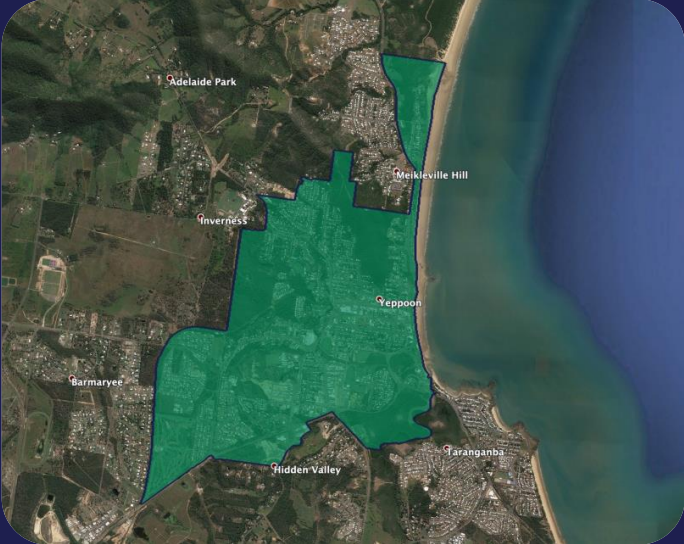

48 Business Fibre Zones in QLD

Queensland - metro

- Annerley
- Archerfield
- Aspley - Geebung
- Brisbane CBD
- Browns Plains
- Caboolture
- Capalaba - Cleveland
- Coorparoo
- Darra - Richlands
- Eagle Farm
- Indooroopilly - Toowong
- Ipswich
- Loganholme
- Morningside - Lytton
- Mount Gravatt
- North Lakes
- Redcliffe
- Slacks Creek
- Stafford - Alderley
- Strathpine
- Tingalpa

Queensland - regional

- Ayr
- Bundaberg
- Cairns - Port Douglas
- Caloundra
- Dalby
- Emerald
- Gladstone
- Gold Coast South
- Goondiwindi
- Gympie
- Helensvale - Arundel
- Hervey Bay area
- Mackay
- Maroochydore
- Maryborough
- Nambour
- Nerang
- Noosa
- Rockhampton
- Roma
- Southport
- Surfers Paradise / Bundall
- Toowoomba
- Townsville area
- Warwick
- Wurtulla - Birtinya
- Yatala
- Yeppoon

Yeppoon