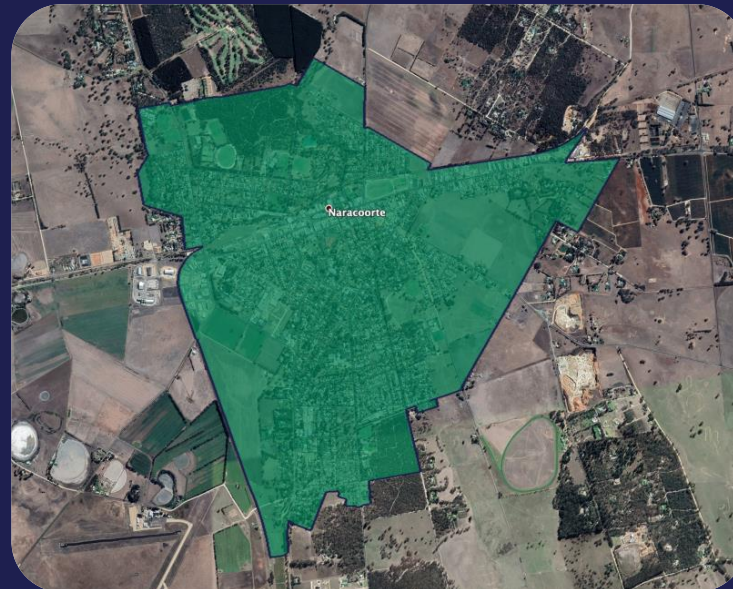

Naracoorte