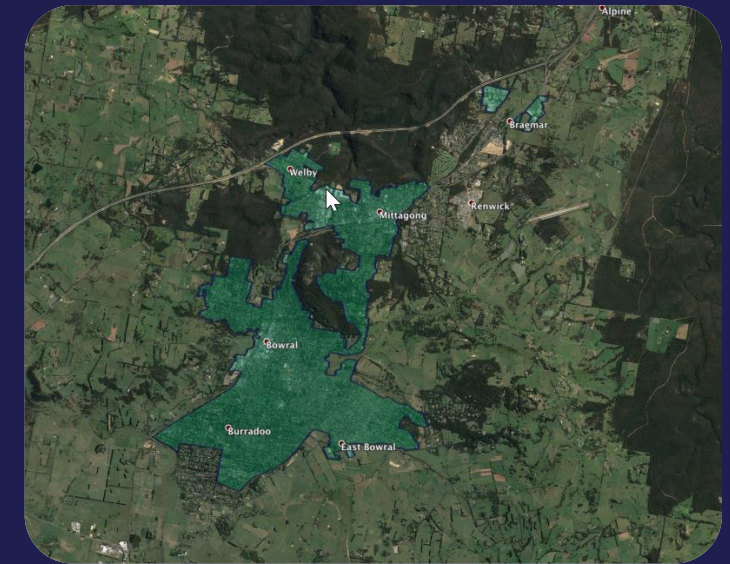

Macquarie Park - North Ryde
Maroubra
Marrickville
Mascot
Meadowbank - Ryde
Mona Vale - Narrabeen
Mosman
Narellan
Neutral Bay
North Sydney
Parramatta
Pennant Hills - Thornleigh
Penrith
Prestons (NSW)
Punchbowl - Peakhurst
Pymble
Randwick
Revesby
Richmond (NSW)
Rozelle - Balmain
Silverwater
St Leonards - Naremburn
Surry Hills - Paddington
Sutherland - Miranda
Sydney CBD
Villawood
Wetherill Park

New South Wales - regional

Albury / Lavington
Armidale
Ballina
Batemans Bay
Bathurst - Airport
Bathurst
Belmont - Gwandalan

Bowral
Byron Bay
Casino
Cessnock
Charlestown
Coffs Harbour
Coolangatta - Tweed Heads
Corrimal - Austinmer
Dubbo
Forster / Tuncurry
Goulburn
Griffith
Lake Macquarie West
Lismore
Lithgow
Maitland
Medowie - Williamstown
Moree
Mudgee
Nelson Bay
Newcastle CBD
Nowra
Orange
Parkes
Port Kembla - Warrawong
Port Macquarie
Shellharbour
Shoalhaven
Singleton
Tamworth
Taree
Tomago - Heatherbrae
Wagga Wagga
Wauchope
Wollongong
Yass

Bowral