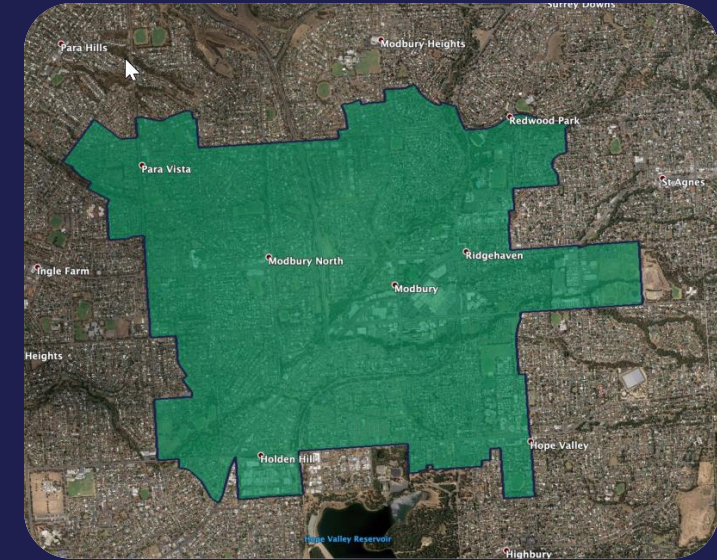

29 Business Fibre Zones in SA

South Australia - metro

- Adelaide CBD
- Edinburgh
- Hawthorn - Malvern (SA)
- Hindmarsh
- Glenelg
- Lonsdale
- Melrose Park
- Modbury
- Mount Barker
- North Adelaide
- Norwood (SA)
- Port Adelaide - Gepps Cross
- Prospect area (SA)
- Richmond (SA)
- Toorak Gardens
- Unley - Parkside
- Woodville Park
- Willunga

South Australia - regional

- Goolwa
- Mount Gambier
- Murray Bridge
- Naracoorte
- Port Augusta
- Port Lincoln
- Port Pirie
- Renmark
- Stirling / Crafers
- Victor Harbour
- Whyalla

Stirling/Crafers

Modbury

Naracoorte

Port Augusta