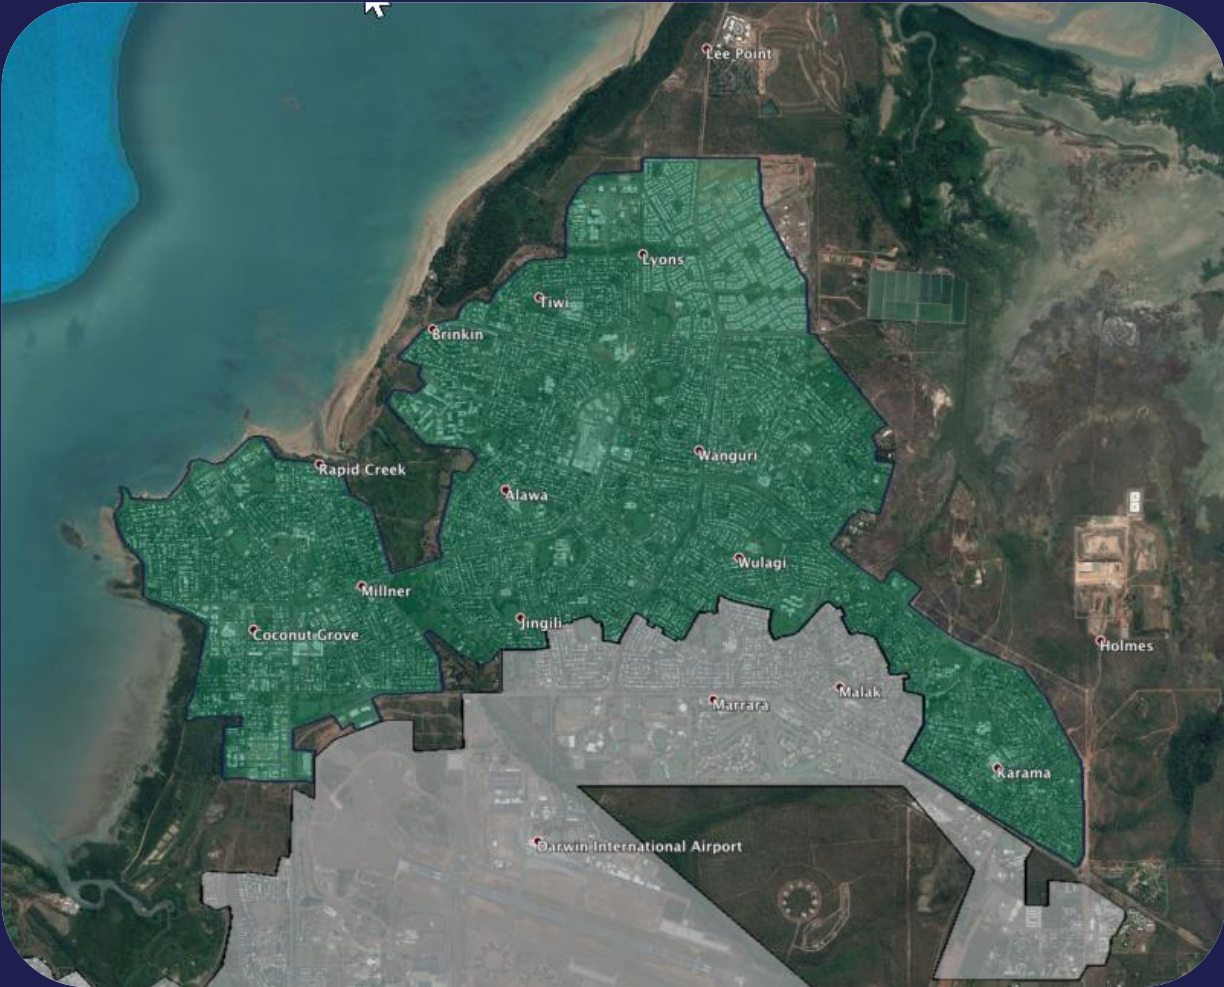

## Victoria - regional

Alfredton  
Ararat  
Ballarat  
Beaufort  
Benalla  
Bendigo  
Buninyong  
Cobram  
Colac  
Cowes  
Delacombe  
Dromana  
Echuca

Geelong  
Hamilton  
Horsham  
Inverleigh  
Koroit  
Lara  
Loch Sport  
Marong  
Mildura  
Mortlake  
Morwell - Traralgon  
Ocean Grove  
Pearcedale  
Port Fairy  
Portland  
Sale  
Shepparton  
Tatura  
Tooradin  
Torquay  
Wangaratta  
Warracknabeal  
Warragul  
Warrnambool  
Wedderburn  
Wodonga  
Wonthaggi - Inverloch  
Yarrawonga

## George Town

- Tasmania
- Burnie
- Devonport
- George Town
- Hobart
- Kingston
- Launceston

## Casuarina