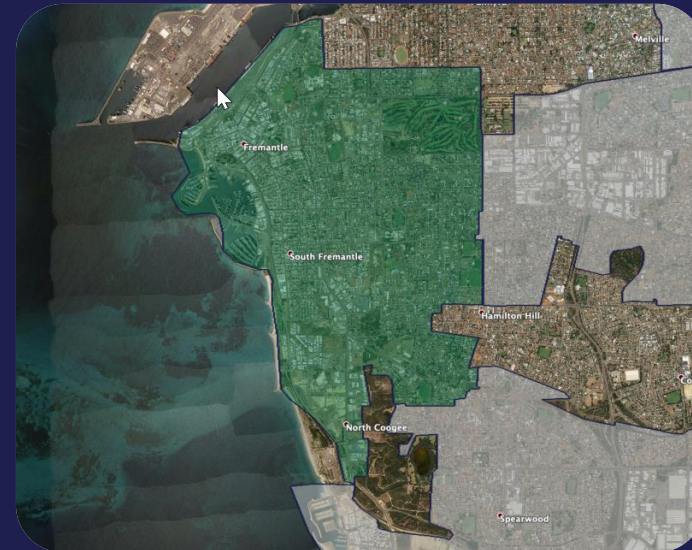

30 Business fibre Zones in WA

Western Australia - metro

- Applecross - Melville
- Balcatta
- Bassendean
- Belmont - Cannington
- Bibra Lake - Coogee (WA)
- Canning Vale - Riverton
- Cottesloe
- Fremantle
- Henderson
- Joondalup
- Maddington
- Malaga
- Mandurah
- Midland - Guildford
- O'Connor - Murdoch
- Osborne Park Industrial
- Perth CBD
- Rockingham
- South Perth
- Subiaco - Nedlands - Shenton Park
- Wangara

Western Australia - regional

- Albany
- Bunbury
- Busselton
- Collie
- Geraldton
- Kununurra
- Margaret River
- Narngulu
- Port Hedland Airport

Kununurra

Fremantle

Malaga

Port Hedland